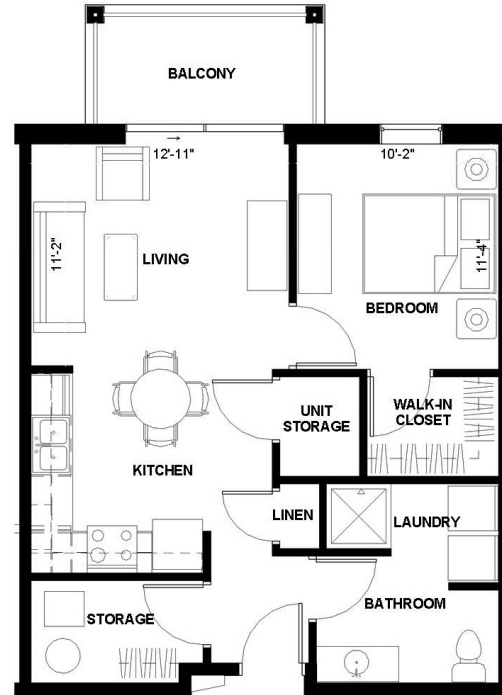

BLAIRS FERRY SENIOR APTS

1BR - LAYOUT 1A

1 BEDROOM
633 SQ. FT.

BLAIRSFERRYAPTS.COM

830 BLAIRS FERRY ROAD
MARION, IA 52302

PLEASE NOTE THAT RENTAL RATES, AVAILABILITY, DEPOSITS AND SPECIALS ARE SUBJECT TO CHANGE WITHOUT NOTICE AND ARE BASED ON AVAILABILITY. LEASE TERMS VARY AND MINIMUM LEASE TERMS AND OCCUPANCY GUIDELINES MAY APPLY. CONTACT LEASING OFFICE FOR DETAILS.