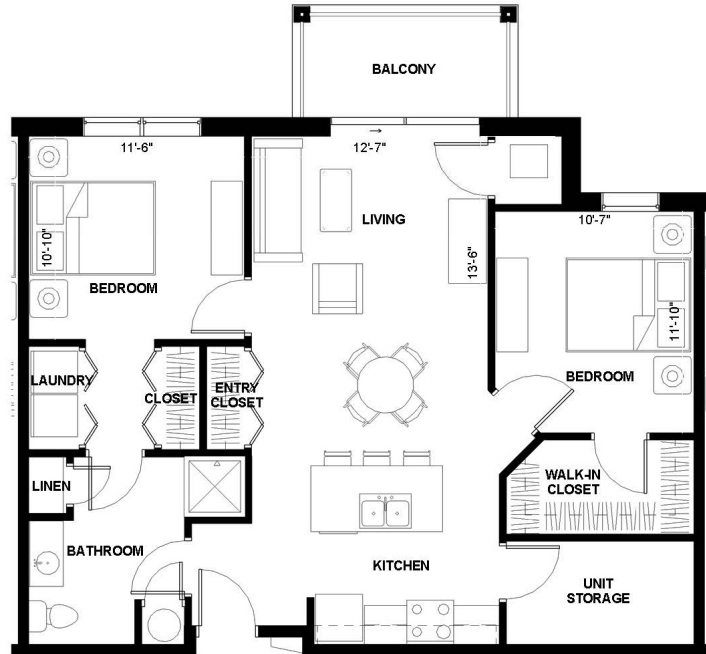

BLAIRS FERRY SENIOR APTS

2BR - LAYOUT 2A

2 BEDROOM
930 SQ. FT.

BLAIRSFERRYAPTS.COM

830 BLAIRS FERRY ROAD
MARION, IA 52302

PLEASE NOTE THAT RENTAL RATES, AVAILABILITY, DEPOSITS AND SPECIALS ARE SUBJECT TO CHANGE WITHOUT NOTICE AND ARE BASED ON AVAILABILITY. LEASE TERMS VARY AND MINIMUM LEASE TERMS AND OCCUPANCY GUIDELINES MAY APPLY. CONTACT LEASING OFFICE FOR DETAILS.