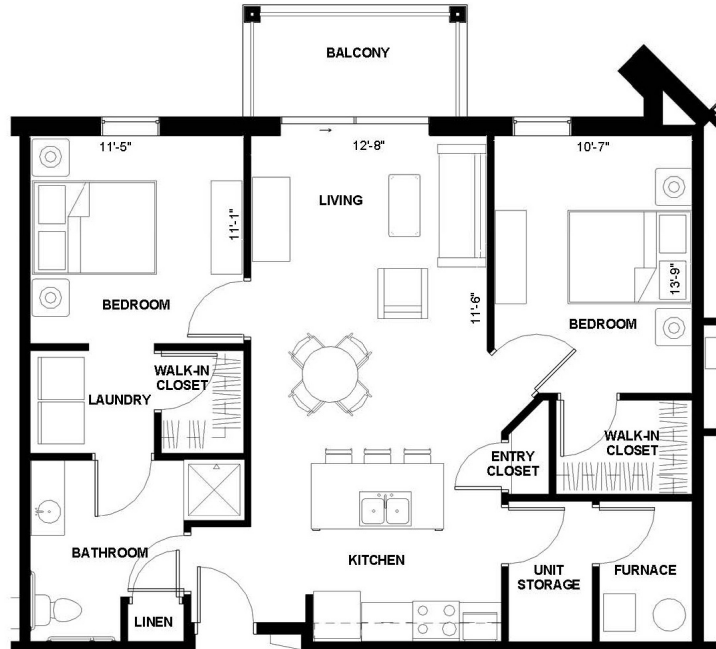

BLAIRS FERRY SENIOR APTS

2BR - LAYOUT 2B

2 BEDROOM
958 SQ. FT.

BLAIRSFERRYAPTS.COM

830 BLAIRS FERRY ROAD
MARION, IA 52302

PLEASE NOTE THAT RENTAL RATES, AVAILABILITY, DEPOSITS AND SPECIALS ARE SUBJECT TO CHANGE WITHOUT NOTICE AND ARE BASED ON AVAILABILITY. LEASE TERMS VARY AND MINIMUM LEASE TERMS AND OCCUPANCY GUIDELINES MAY APPLY. CONTACT LEASING OFFICE FOR DETAILS.