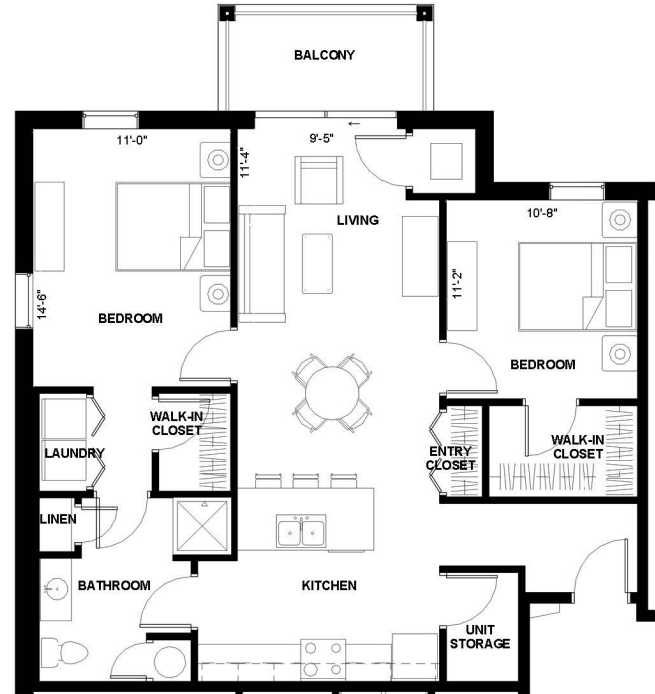

BLAIRS FERRY SENIOR APTS

2BR - LAYOUT 2C

2 BEDROOM
978 SQ. FT.

BLAIRSFERRYAPTS.COM

830 BLAIRS FERRY ROAD
MARION, IA 52302

PLEASE NOTE THAT RENTAL RATES, AVAILABILITY, DEPOSITS AND SPECIALS ARE SUBJECT TO CHANGE WITHOUT NOTICE AND ARE BASED ON AVAILABILITY. LEASE TERMS VARY AND MINIMUM LEASE TERMS AND OCCUPANCY GUIDELINES MAY APPLY. CONTACT LEASING OFFICE FOR DETAILS.